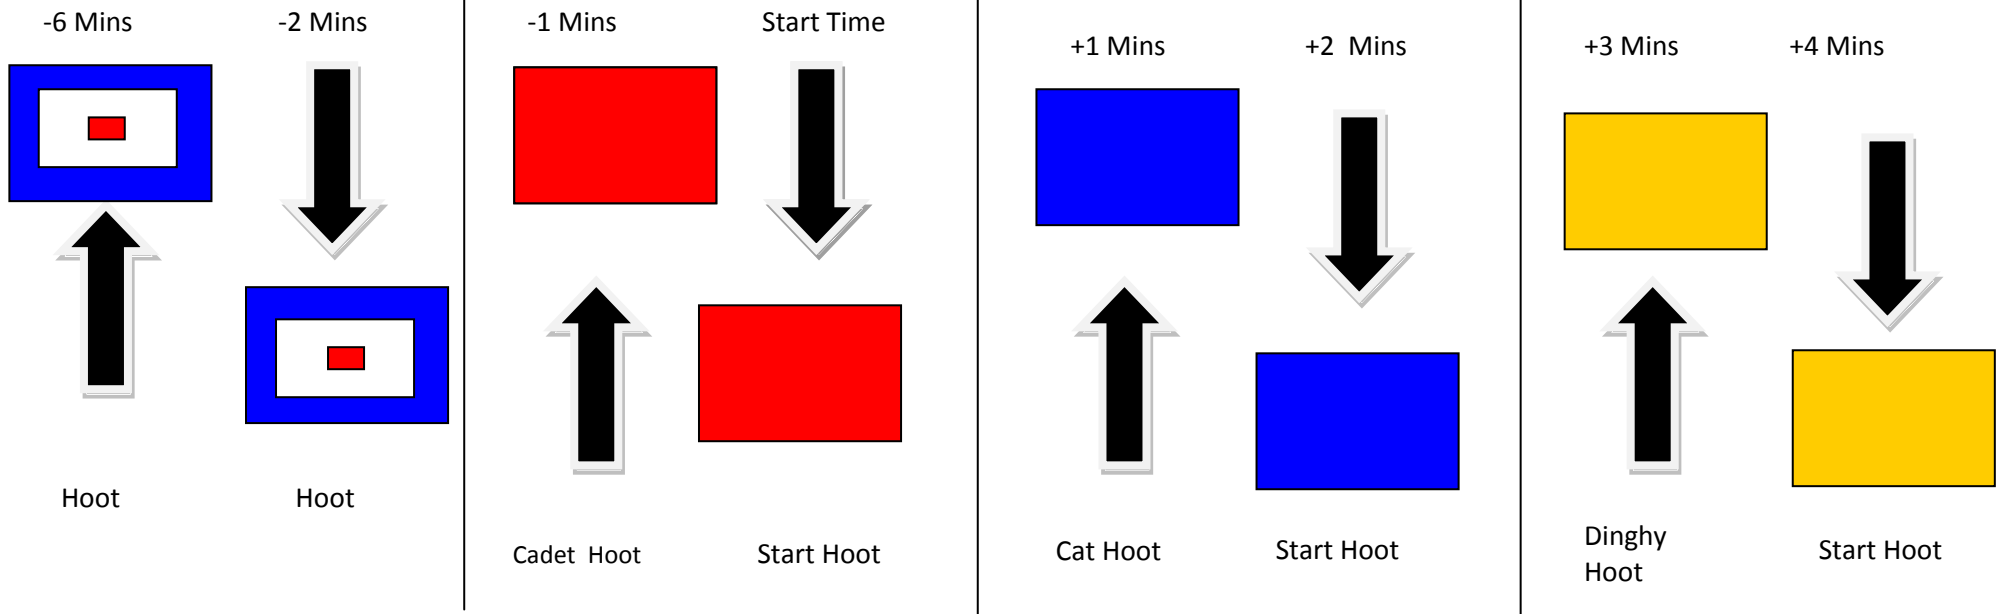

Dinghy Handicap
Hoot

Start Hoot

+9 Mins

+10 Mins

Laser
Hoot

Start Hoot

Starting sequence Saturday Series

Three Starts for Cadets, Cats and Dinghies